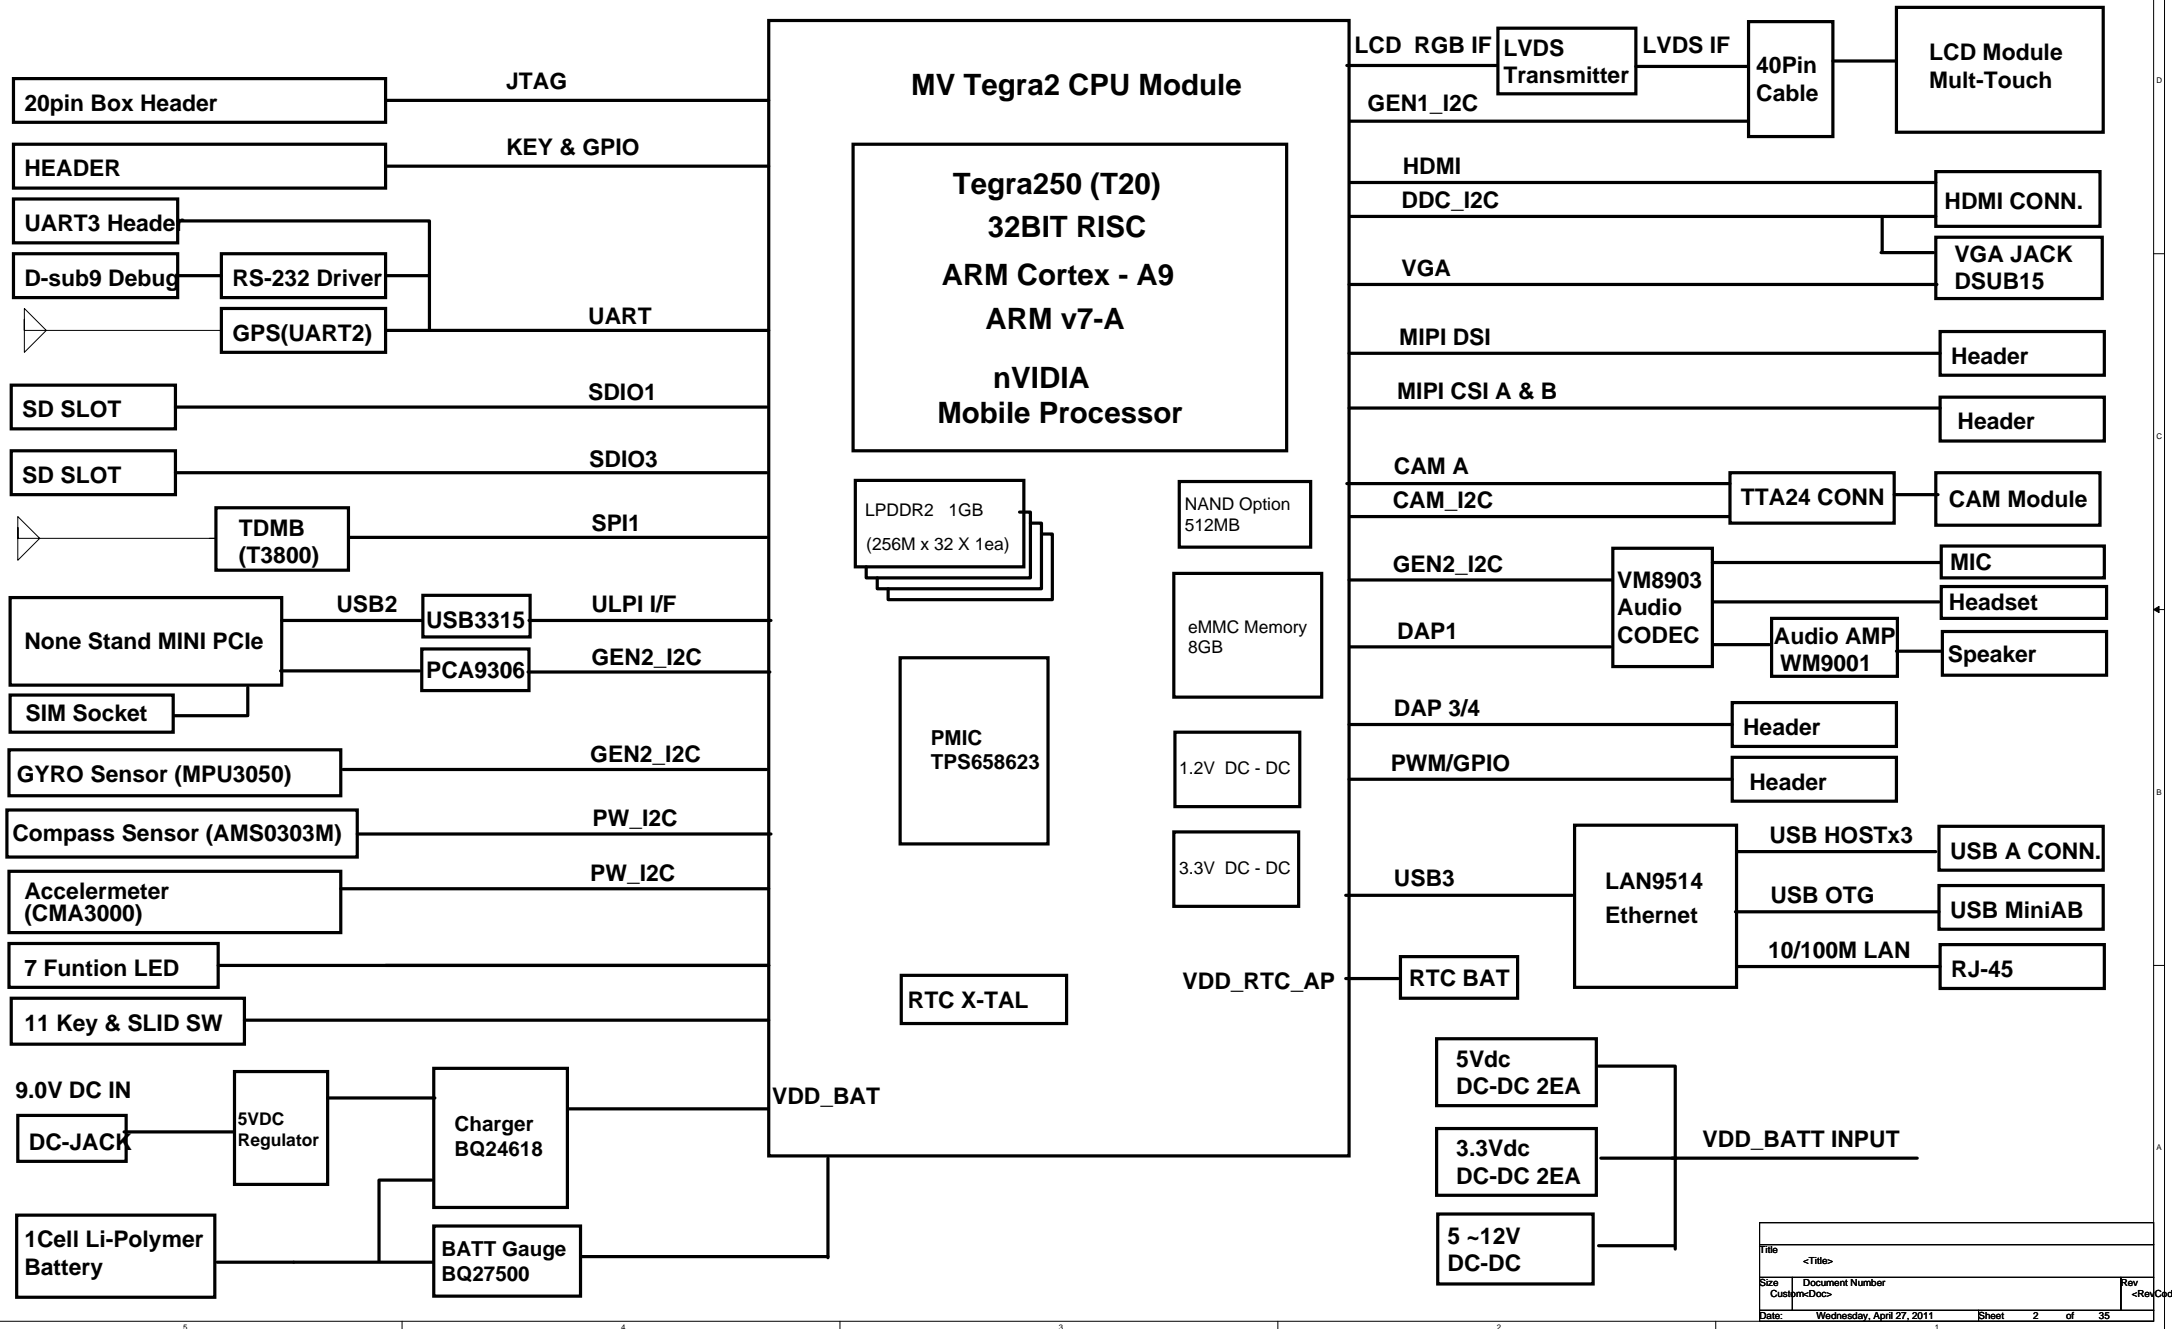

# SYSTEM BLOCK DIAGRAM

Title	<Title>		Rev	<Rev Code>
Size	Document Number			
Date	Wednesday, April 27, 2011	Sheet	2	of 35